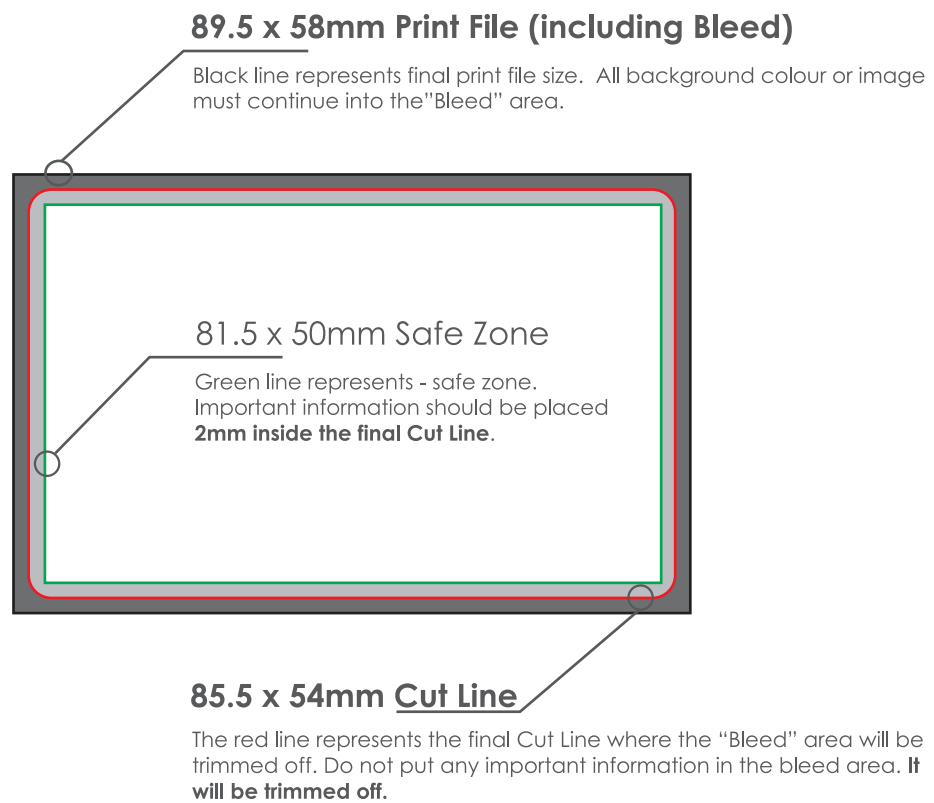

Plastic Card Artwork Specifications

Supplied Artwork

Supplied artwork must be submitted press ready for commercial printing. Our press ready specifications are listed below.

Bleed

Bleed refers to the printing that goes beyond the trim edge, allowing for movement on the guillotine when trimming your product down to size. All colour or images that touch the edge need bleed.

Resolution

Minimum resolution for print is 300dpi. The resolution displayed on the web is 72dpi. Images saved from the internet may not be suitable for print.

allsigns print & design do not correct, modify or proof read your artwork. All files are printed as supplied to us.

allsigns print & design can not accept responsibility for errors due to files that do not meet these specifications.

File Specifications

- PDF format
- CMYK format
- Fonts embedded or converted to Outlines
- Images at min 300 dpi
- Transparency effects flattened

Safe Trim Bleed

Good Design
IS GOOD BUSINESS

149 Newell Street, Bungalow QLD 4870
4054 7688 | info@allsignscairns.com.au
allsignscairns.com.au

allsigns
print & design